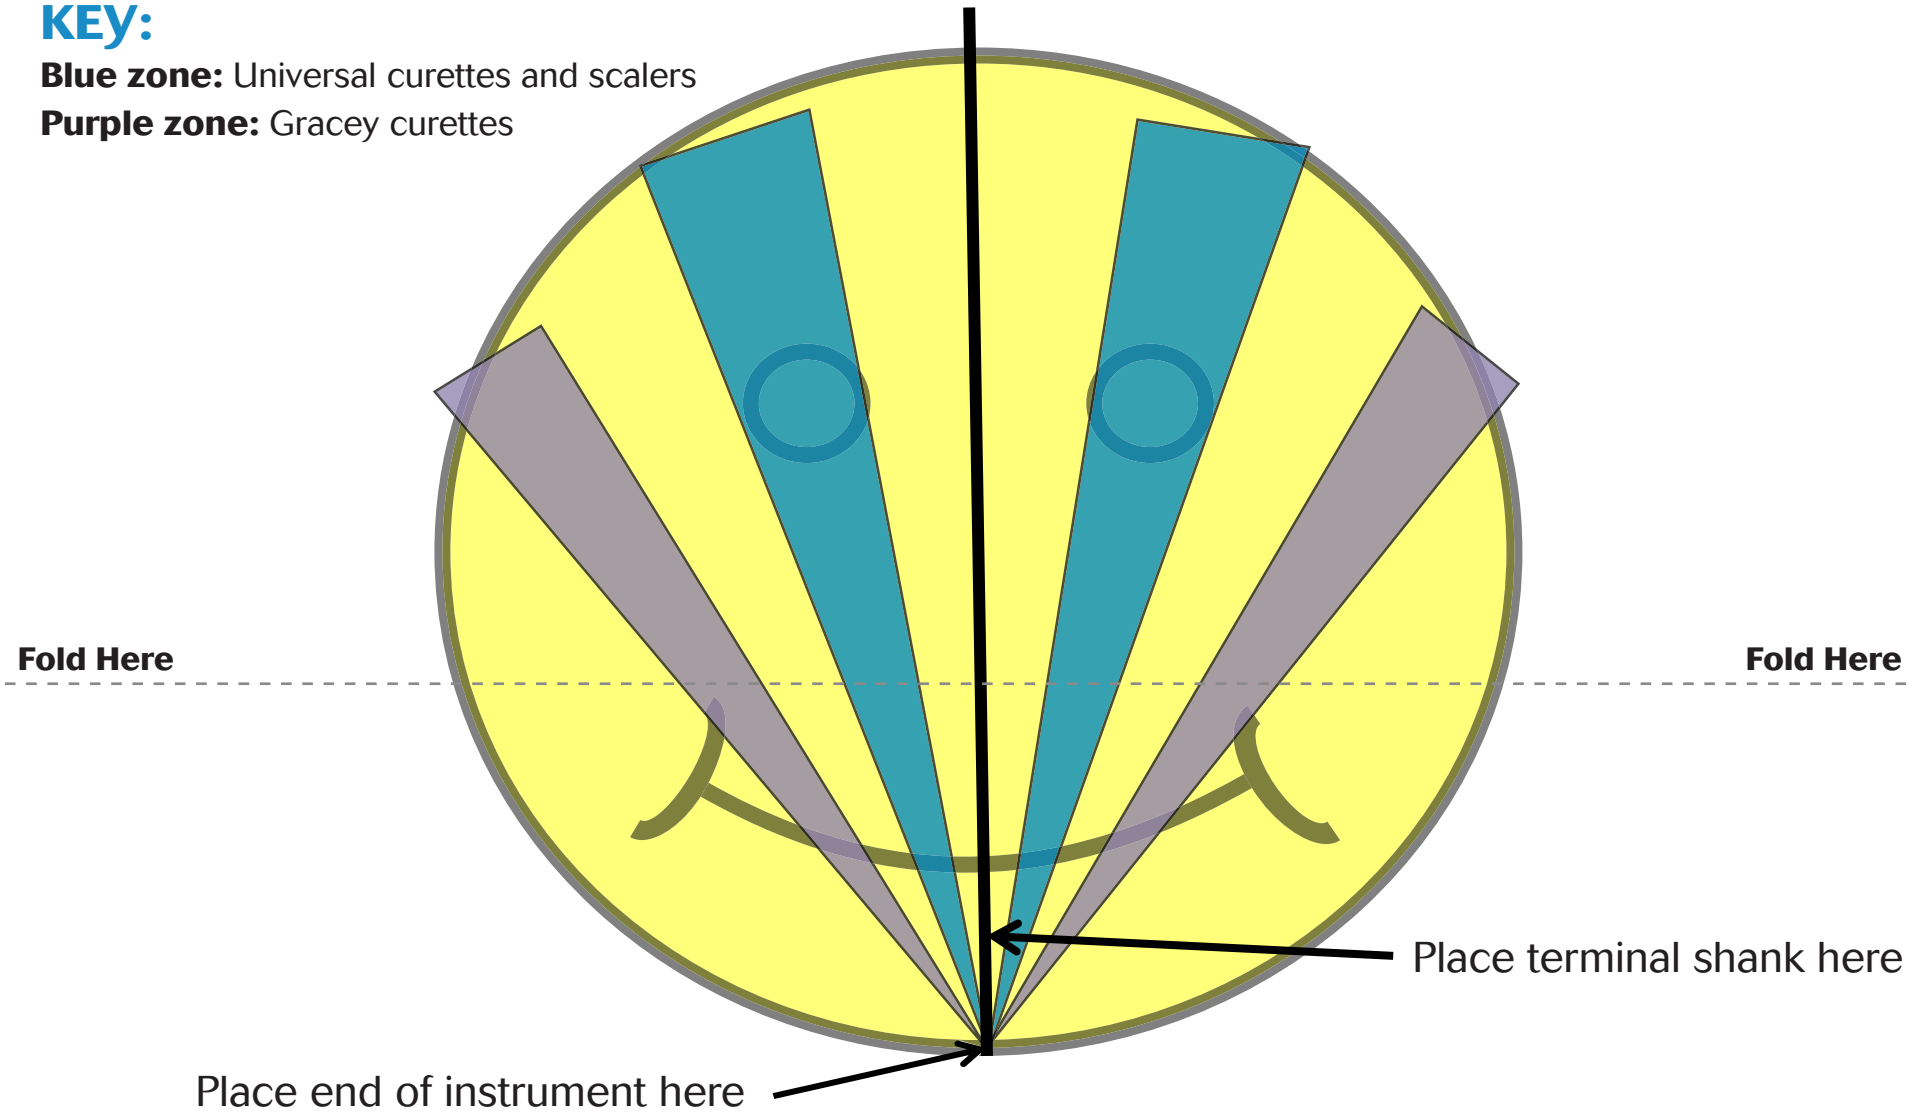

KEY:

Blue zone: Universal curettes and scalers

Purple zone: Gracey curettes

“Just Smile” Instrument Sharpening Guide

Benita Altier LVT, VTS (Dentistry)
Pawsitive Dental Education